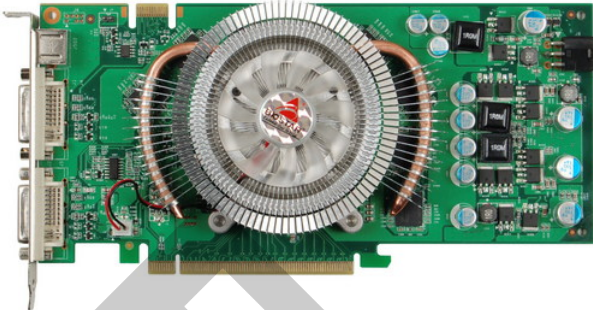

VN9603TD52/ V9603GT52 Graphic Cards

- Regular Gamer Essential
- High cooling fan for OC
- Dual DVI output

Specifcation

Grafik İşlemci Ünitesi	GeForce 9600GT
CUDA Cores / Stream Processors	64
Memory Clock	1800 MHz
Engine Clock (Base/Game/Boost)	650 MHz
Memory Type	DDR3
Memory Size	512 MB
Memory Bus	256-bit
Interface	Support PCI-E 2.0 x16
Output	S-Video Dual-DVI
Accessories	1 x HDTV Cable 1 x Power Connector 1 x DVI-VGA Adapter 1 x Driver CD 1 x User Manual
PRODUCT CERTIFICATION	Essential Vista SLI PureVideo HD Solid Capacitor
PRODUCT FEATURES	ROHS DDR3 Dual DVI S-Video HDCP HDTV PCI-E 2.0
RAMDACs	400MHz
MAX RESOLUTION	VGA: 2048 X 1536