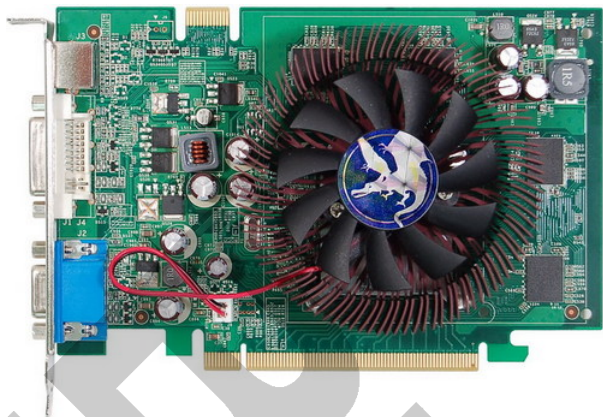

VR8503GT11 Graphic Cards

Specification

Placa de Vídeo	GeForce 8500GT
Memory Clock	1400 MHz
Engine Clock (Base/Game/Boost)	450 MHz
Memory Type	DDR3
Memory Size	128 MB
Memory Bus	128-bit
Interface	Support PCI-E x16
Output	DVI S-Video D-Sub
Accessories	1 x S-Video Cable 1 x Driver CD 1 x Quick Guide
PRODUCT CERTIFICATION	Essential Vista PureVideo HD
V-RANGER	Support V-Ranger
PRODUCT FEATURES	ROHS TURBO CLOCK 2 DDR3 DVI S-Video D-Sub HDCP HDTV PCI-E 3.0
RAMDACs	400MHz
MAX RESOLUTION	VGA: 2048 X 1536