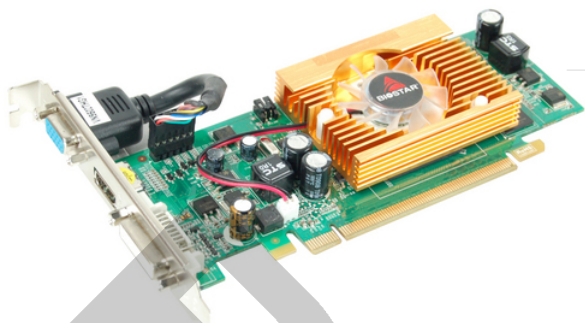

VN9502THG1 Graphic Cards

- NVIDIA GF9500GT GPU
- 1024MB DDR2
- Native HDMI® output support
- PCI Express 2.0 x16 bus interface
- Support NVIDIA PuroVideo HD Technology
- Complete DirectX support, including DirectX 10 and lower

Specifcation

Placa de Vídeo	GeForce 9500GT
CUDA Cores / Stream Processors	32
Memory Clock	667 MHz
Engine Clock (Base/Game/Boost)	550 MHz
Memory Type	DDR2
Memory Size	1024 MB
Memory Bus	128-bit
Interface	Support PCI-E 2.0 x16
Output	DVI HDMI® 2.1 D-Sub
Accessories	1 x SPDIF Cable 1 x Driver CD 1 x Quick Guide
PRODUCT CERTIFICATION	VISTA Essential Vista
PRODUCT FEATURES	ROHS DDR2 DVI D-Sub HDCP HDMI® PCI-E 2.0
RAMDACs	400MHz
MAX RESOLUTION	Digital: 2560 X 1600