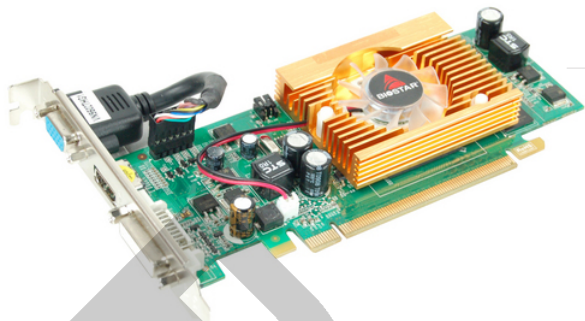

VN9502TH51 Graphic Cards

- NVIDIA GF9500GT GPU
- 512MB DDR2
- Native HDMI® output support
- PCI Express 2.0 x16 bus interface
- Support NVIDIA PuroVideo HD Technology
- Complete DirectX support, including DirectX 10 and lower

Specifcation

Placa de Vídeo	GeForce 9500GT
CUDA Cores / Stream Processors	32
Memory Clock	667 MHz
Engine Clock (Base/Game/Boost)	550 MHz
Memory Type	DDR2
Memory Size	512 MB
Memory Bus	128-bit
Interface	Support PCI-E 2.0 x16
Output	DVI HDMI® 2.1 D-Sub
Accessories	1 x SPDIF Cable 1 x Driver CD 1 x Quick Guide
PRODUCT CERTIFICATION	VISTA Essential Vista
PRODUCT FEATURES	ROHS DDR2 DVI D-Sub HDCP HDMI® PCI-E 2.0
RAMDACs	400MHz
MAX RESOLUTION	Digital: 2560 X 1600