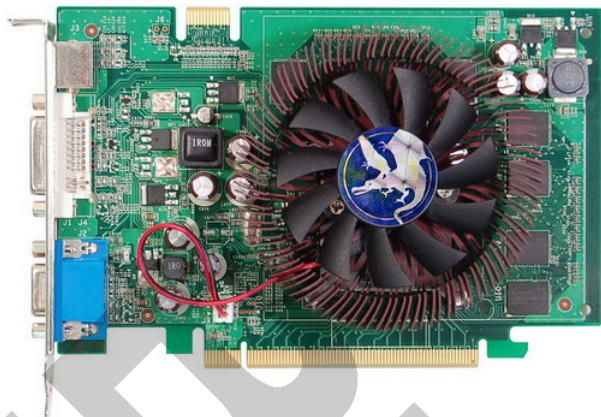

VR8602GT21 Graphic Cards

Specification

Placa de Vídeo	GeForce 8600GT
Memory Clock	800 MHz
Engine Clock (Base/Game/Boost)	540 MHz
Memory Type	DDR2
Memory Size	256 MB
Memory Bus	128-bit
Interface	Support PCI-E x16
Output	DVI S-Video D-Sub
Accessories	1 x HDTV Cable 1 x Driver CD 1 x User Manual
PRODUCT CERTIFICATION	Essential Vista SLI PureVideo HD
V-RANGER	Support V-Ranger
PRODUCT FEATURES	ROHS TURBO CLOCK 2 DDR2 DVI S-Video D-Sub HDCP HDTV PCI-E 3.0
RAMDACs	400MHz
MAX RESOLUTION	VGA: 2048 X 1536