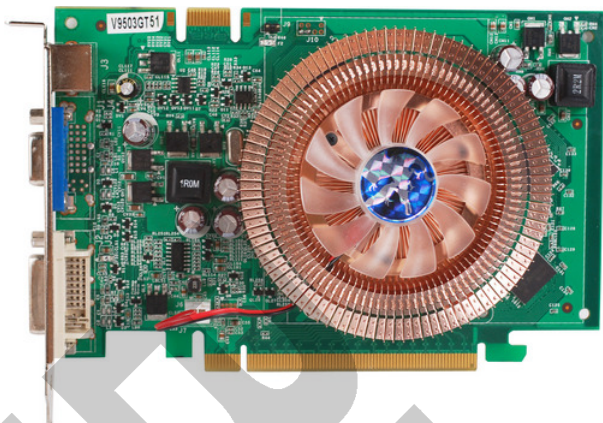

## V9503GT21 Graphic Cards

- NVIDIA 9500GT GPU
- High performance with DDR3
- 128bit with 32 shader unit
- SLI enable

### Specifcation

Placa de Vídeo	GeForce 9500GT
Memory Clock	1600 MHz
Engine Clock (Base/Game/Boost)	550 MHz
Memory Type	DDR3
Memory Size	256 MB
Memory Bus	128BIT-bit
Interface	Support PCI-E 2.0 x16
Output	DVI S-Video D-Sub
Accessories	1 x HDTV Cable 1 x Driver CD 1 x User Manual
PRODUCT CERTIFICATION	VISTA Essential Vista SLI PureVideo PureVideo HD
PRODUCT FEATURES	ROHS DDR3 DVI S-Video D-Sub HDCP HDTV PCI-E 2.0
RAMDACs	400MHz
MAX RESOLUTION	VGA: 2048 X 1536