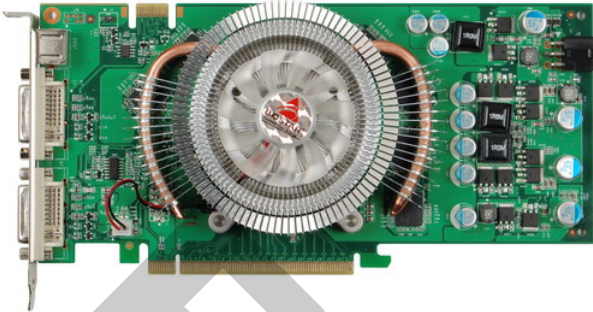

VN9603TD52/ V9603GT52 Graphic Cards

- Regular Gamer Essential
- High cooling fan for OC
- Dual DVI output

Specification

Placa de Vídeo	GeForce 9600GT
CUDA Cores / Stream Processors	64
Memory Clock	1800 MHz
Engine Clock (Base/Game/Boost)	650 MHz
Memory Type	DDR3
Memory Size	512 MB
Memory Bus	256-bit
Interface	Support PCI-E 2.0 x16
Output	S-Video Dual-DVI
Accessories	1 x HDTV Cable 1 x Power Connector 1 x DVI-VGA Adapter 1 x Driver CD 1 x User Manual
PRODUCT CERTIFICATION	Essential Vista SLI PureVideo HD Solid Capacitor
PRODUCT FEATURES	ROHS DDR3 Dual DVI S-Video HDCP HDTV PCI-E 2.0
RAMDACs	400MHz
MAX RESOLUTION	VGA: 2048 X 1536