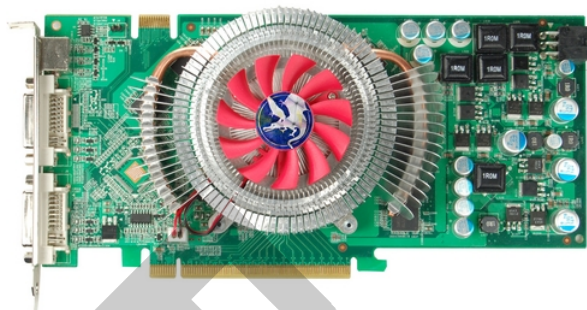

V8803GT52 Graphic Cards

- NVIDIA 8800GT
- Regular Gamer Essential
- High cooling fan for OC
- Dual DVI output

Specification

Placa de Vídeo	GeForce 8800GT
CUDA Cores / Stream Processors	112
Memory Clock	1800 MHz
Engine Clock (Base/Game/Boost)	600 MHz
Memory Type	DDR3
Memory Size	512 MB
Memory Bus	256-bit
Interface	Support PCI-E 2.0 x16
Output	S-Video Dual-DVI
Accessories	1 x HDTV Cable 1 x Power Connector 1 x DVI-VGA Adapter 1 x Driver CD 1 x User Manual
PRODUCT CERTIFICATION	Essential Vista SLI PureVideo HD Solid Capacitor
PRODUCT FEATURES	ROHS DDR3 Dual DVI S-Video HDCP HDTV PCI-E 2.0
RAMDACs	400MHz
MAX RESOLUTION	VGA: 2048 X 1536