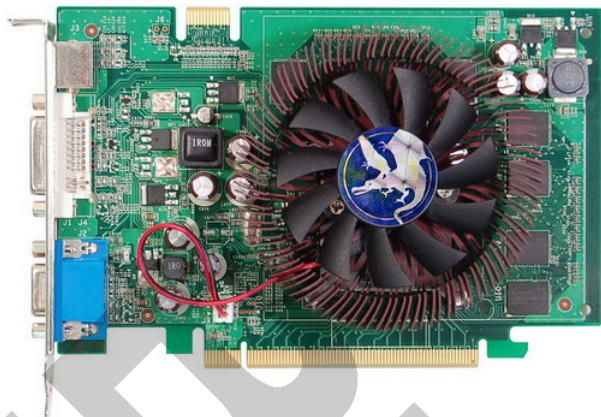

VR8502GT21 Graphic Cards

Specification

Placa de Vídeo	GeForce 8500GT
Memory Clock	800 MHz
Engine Clock (Base/Game/Boost)	450 MHz
Memory Type	DDR2
Memory Size	256 MB
Memory Bus	128-bit
Interface	Support PCI-E x16
Output	DVI D-Sub
Accessories	1 x S-Video Cable 1 x Driver CD 1 x User Manual
PRODUCT CERTIFICATION	Essential Vista PureVideo HD
V-RANGER	Support V-Ranger
PRODUCT FEATURES	ROHS TURBO CLOCK 2 DDR2 DVI S-Video D-Sub HDCP HDTV PCI-E 3.0
RAMDACs	400MHz
MAX RESOLUTION	VGA: 2048 X 1536