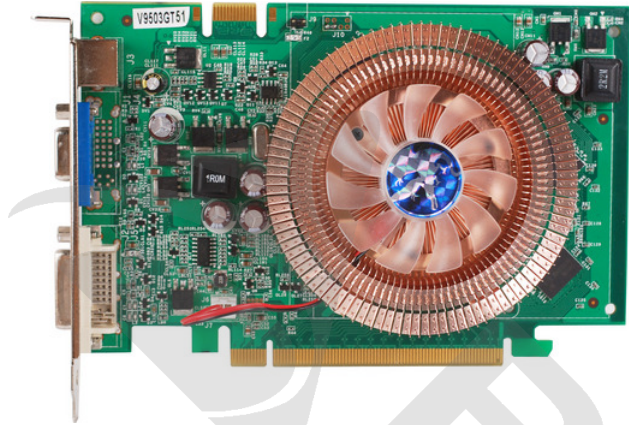

V9503GT51 Graphic Cards

- NVIDIA 9500GT
- Casual Gamers' choice
- High performance Golden cooling fan design
- 512MB memory for today's game

Specification

GPU	GeForce 9500GT
Memory Clock	1600 MHz
Engine Clock (Base/Game/Boost)	550 MHz
Memory Type	DDR3
Memory Size	512 MB
Memory Bus	128-bit
Interface	Support PCI-E 2.0 x16
Output	DVI S-Video D-Sub
Accessories	1 x HDTV Cable 1 x Driver CD 1 x User Manual
PRODUCT CERTIFICATION	VISTA Essential Vista SLI PureVideo PureVideo HD
PRODUCT FEATURES	ROHS DDR3 DVI S-Video D-Sub HDTV PCI-E 2.0
MAX RESOLUTION	VGA: 2048 X 1536