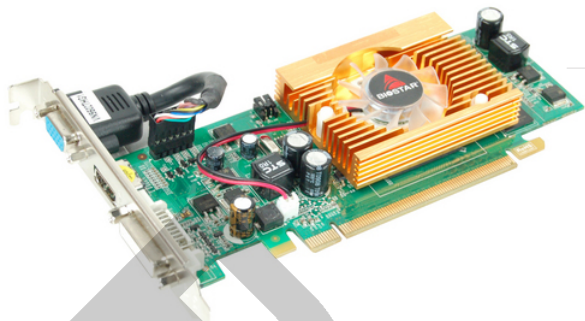

VN9502THG1 Graphic Cards

- NVIDIA GF9500GT GPU
- 1024MB DDR2
- Native HDMI® output support
- PCI Express 2.0 x16 bus interface
- Support NVIDIA PuroVideo HD Technology
- Complete DirectX support, including DirectX 10 and lower

Specifcation

GPU	GeForce 9500GT
CUDA Cores / Stream Processors	32
Memory Clock	667 MHz
Engine Clock (Base/Game/Boost)	550 MHz
Memory Type	DDR2
Memory Size	1024 MB
Memory Bus	128-bit
Interface	Support PCI-E 2.0 x16
Output	DVI HDMI® 2.1 D-Sub
Accessories	1 x SPDIF Cable 1 x Driver CD 1 x Quick Guide
PRODUCT CERTIFICATION	VISTA Essential Vista
PRODUCT FEATURES	ROHS DDR2 DVI D-Sub HDCP HDMI® PCI-E 2.0
RAMDACs	400MHz
MAX RESOLUTION	Digital: 2560 X 1600