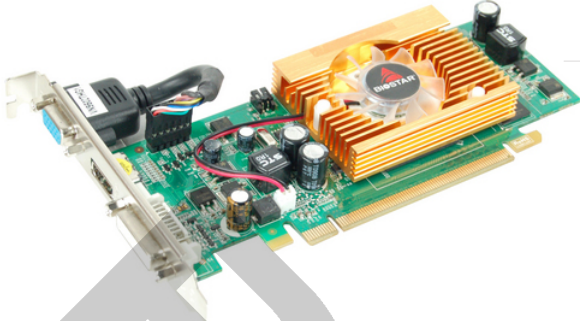

VN9502TH51 Graphic Cards

- NVIDIA GF9500GT GPU
- 512MB DDR2
- Native HDMI® output support
- PCI Express 2.0 x16 bus interface
- Support NVIDIA PuroVideo HD Technology
- Complete DirectX support, including DirectX 10 and lower

Specifcation

GPU	GeForce 9500GT
CUDA Cores / Stream Processors	32
Memory Clock	667 MHz
Engine Clock (Base/Game/Boost)	550 MHz
Memory Type	DDR2
Memory Size	512 MB
Memory Bus	128-bit
Interface	Support PCI-E 2.0 x16
Output	DVI HDMI® 2.1 D-Sub
Accessories	1 x SPDIF Cable 1 x Quick Guide
PRODUCT CERTIFICATION	VISTA Essential Vista
PRODUCT FEATURES	ROHS DDR2 DVI D-Sub HDCP HDMI® PCI-E 2.0
RAMDACs	400MHz
MAX RESOLUTION	Digital: 2560 X 1600