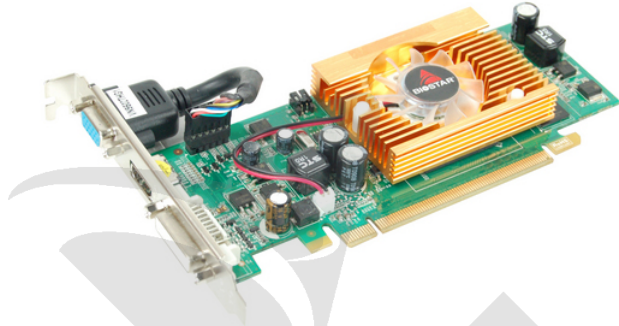

VN9502TH51 Graphic Cards

- NVIDIA GF9500GT GPU
- 512MB DDR2
- Native HDMI output support
- PCI Express 2.0 x16 bus interface
- Support NVIDIA PuroVideo HD Technology
- Complete DirectX support, including DirectX 10 and lower

Specification	
GPU	GeForce 9500GT
CUDA Cores / Stream Processors	32
Memory Clock	667 MHz
Engine Clock (Base/Game/Boost)	550 MHz
Memory Type	DDR2
Memory Size	512 MB
Memory Bus	128-bit
Interface	Support PCI-E 2.0 x16
Output	DVI HDMI D-Sub
Accessories	1 x SPDIF Cable 1 x Quick Guide
PRODUCT CERTIFICATION	VISTA Essential Vista
PRODUCT FEATURES	ROHS DDR2 DVI D-Sub HDCP HDMI PCI-E 2.0
RAMDACs	400MHz
MAX RESOLUTION	Digital: 2560 X 1600