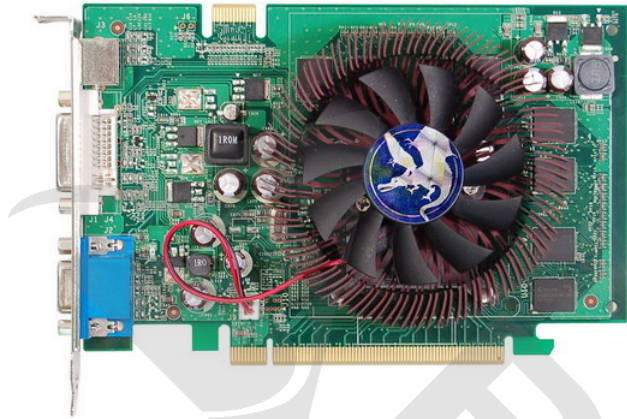

VR8602GT21 Graphic Cards

Specifcation

GPU	GeForce 8600GT
Memory Clock	800 MHz
Engine Clock (Base/Game/Boost)	540 MHz
Memory Type	DDR2
Memory Size	256 MB
Memory Bus	128-bit
Interface	Support PCI-E x16
Output	DVI S-Video D-Sub
Accessories	1 x HDTV Cable 1 x User Manual
V-RANGER	Support V-Ranger
PRODUCT CERTIFICATION	Essential Vista SLI PureVideo HD
PRODUCT FEATURES	ROHS TURBO CLOCK 2 DDR2 DVI S-Video D-Sub HDCP HDTV PCI-E 3.0
RAMDACs	400MHz
MAX RESOLUTION	VGA: 2048 X 1536