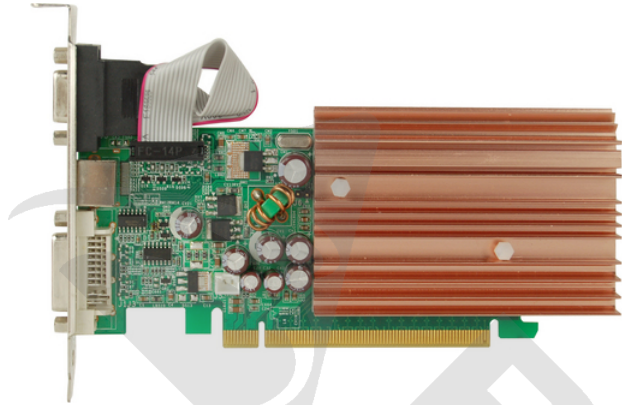

V8402GL56 Graphic Cards

- Low profile design
- 512MB DDR2 RAM
- TurboCache up to 1.5GB+

Specification

GPU	GeForce 8400GS
Memory Clock	667 MHz
Engine Clock (Base/Game/Boost)	450 MHz
Memory Type	DDR2
Memory Size	512 MB
Memory Bus	64-bit
Interface	Support PCI-E 2.0 x16
Output	DVI S-Video D-Sub
Accessories	1 x S-Video Cable 1 x Quick Guide
PRODUCT CERTIFICATION	Essential Vista PureVideo HD
PRODUCT FEATURES	ROHS Silent Version DDR2 DVI S-Video D-Sub HDCP HDTV PCI-E 2.0
MAX RESOLUTION	VGA: 2048 X 1536