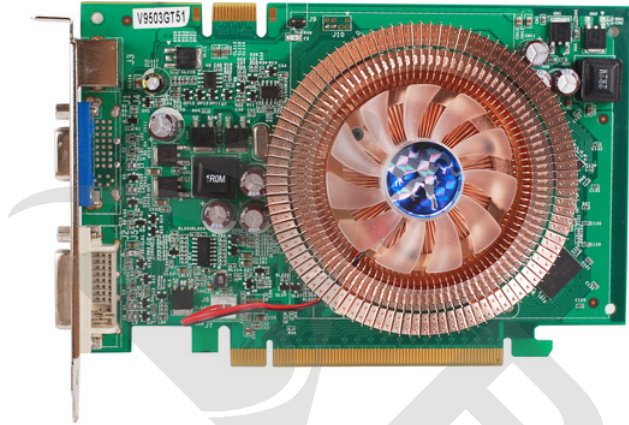

V9503GT51 Graphic Cards

- NVIDIA 9500GT
- Casual Gamers' choice
- High performance Golden cooling fan design
- 512MB memory for today's game

Specifcation

GPU	GeForce 9500GT
Memory Clock	1600 MHz
Engine Clock (Base/Game/Boost)	550 MHz
Memory Type	DDR3
Memory Size	512 MB
Memory Bus	128-bit
Interface	Support PCI-E 2.0 x16
Output	DVI S-Video D-Sub
Accessories	1 x HDTV Cable 1 x User Manual
PRODUCT CERTIFICATION	VISTA Essential Vista SLI PureVideo PureVideo HD
PRODUCT FEATURES	ROHS DDR3 DVI S-Video D-Sub HDTV PCI-E 2.0
MAX RESOLUTION	VGA: 2048 X 1536