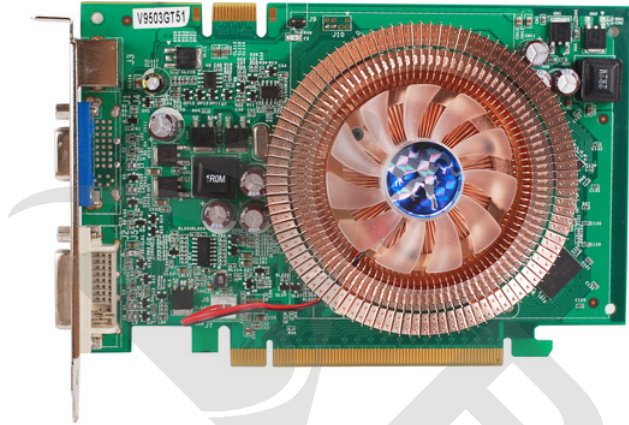

V9503GT21 Graphic Cards

- NVIDIA 9500GT GPU
- High performance with DDR3
- 128bit with 32 shader unit
- SLI enable

Specifcation

GPU	GeForce 9500GT
Memory Clock	1600 MHz
Engine Clock (Base/Game/Boost)	550 MHz
Memory Type	DDR3
Memory Size	256 MB
Memory Bus	128BIT-bit
Interface	Support PCI-E 2.0 x16
Output	DVI S-Video D-Sub
Accessories	1 x HDTV Cable 1 x User Manual
PRODUCT CERTIFICATION	VISTA Essential Vista SLI PureVideo PureVideo HD
PRODUCT FEATURES	ROHS DDR3 DVI S-Video D-Sub HDCP HDTV PCI-E 2.0
RAMDACs	400MHz
MAX RESOLUTION	VGA: 2048 X 1536