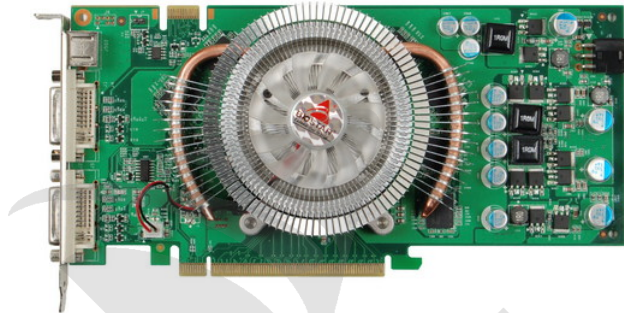

VN9603TD52/ V9603GT52 Graphic Cards

- Regular Gamer Essential
- High cooling fan for OC
- Dual DVI output

Specification

GPU	GeForce 9600GT
CUDA Cores / Stream Processors	64
Memory Clock	1800 MHz
Engine Clock (Base/Game/Boost)	650 MHz
Memory Type	DDR3
Memory Size	512 MB
Memory Bus	256-bit
Interface	Support PCI-E 2.0 x16
Output	S-Video Dual-DVI
Accessories	1 x HDTV Cable 1 x Power Connector 1 x DVI-VGA Adapter 1 x User Manual
PRODUCT CERTIFICATION	Essential Vista SLI PureVideo HD Solid Capacitor
PRODUCT FEATURES	ROHS DDR3 Dual DVI S-Video HDCP HDTV PCI-E 2.0
RAMDACs	400MHz
MAX RESOLUTION	VGA: 2048 X 1536